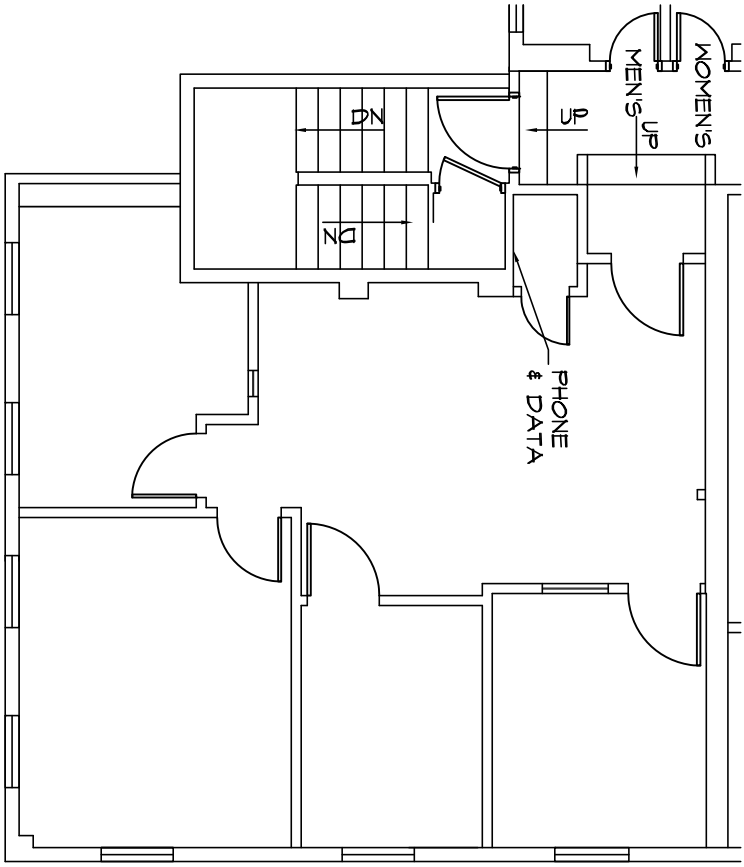

CARDARELLI
DESIGN & ARCHITECTURE, P.C.
Architecture and Planning
297 KADVOGAN ROAD, SUITE 202
GREENWICH, CT 06830
Phone: (914) 437-5554 / Fax: (914) 437-5555

2FL

DATE:
2/24/16

SCALE:
1/8" = 1'-0"

AS-BUILT PLAN
79 EAST PUTNAM AVENUE
GREENWICH, CT 06830

GHP OFFICE REALTY
FOUR WEST RED OAK LANE
WHITE PLAINS, NY 10604
Tel: 914.694.6070
Fax: 914.694.6072